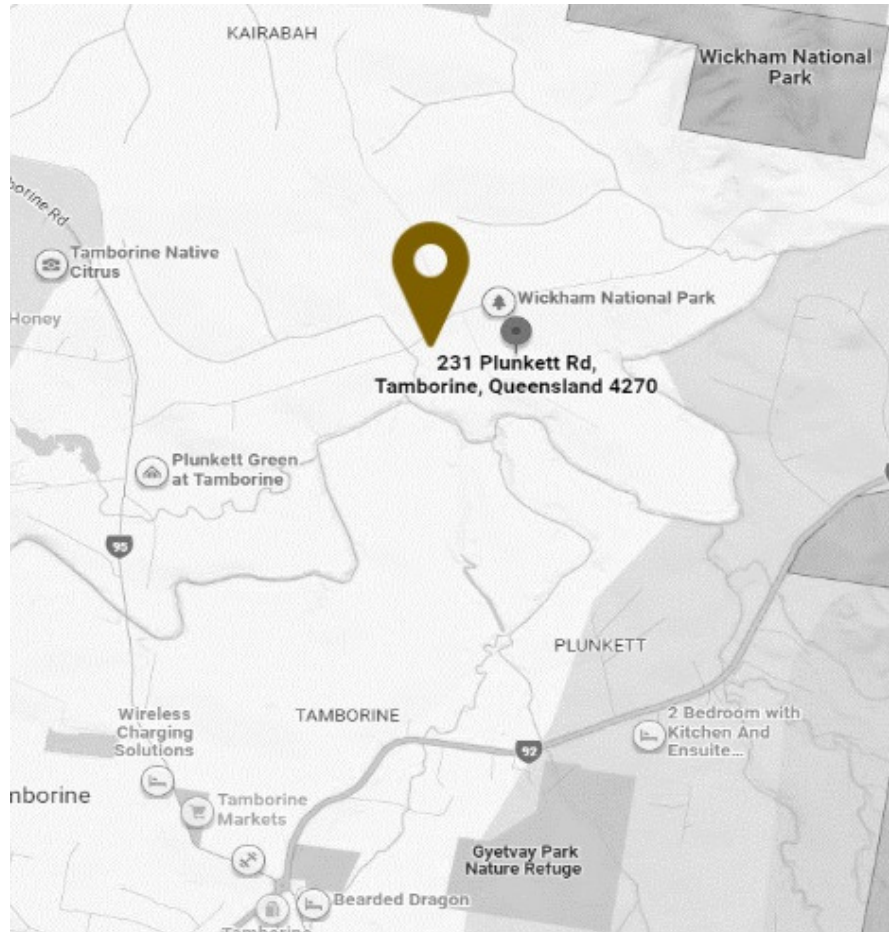

## Testimonials

*Giselle*

If your ever needing a venue to hold for that special occasion wedding birthdays maybe having that RODEO theme then WOODSTOCK is your go to place to be. With the beautiful views you can relax and enjoy the peacefulness, we have never come across such a beautiful spot anywhere that could cater to our needs the space is amazing easy access everything was PERFECT.

## Location Details